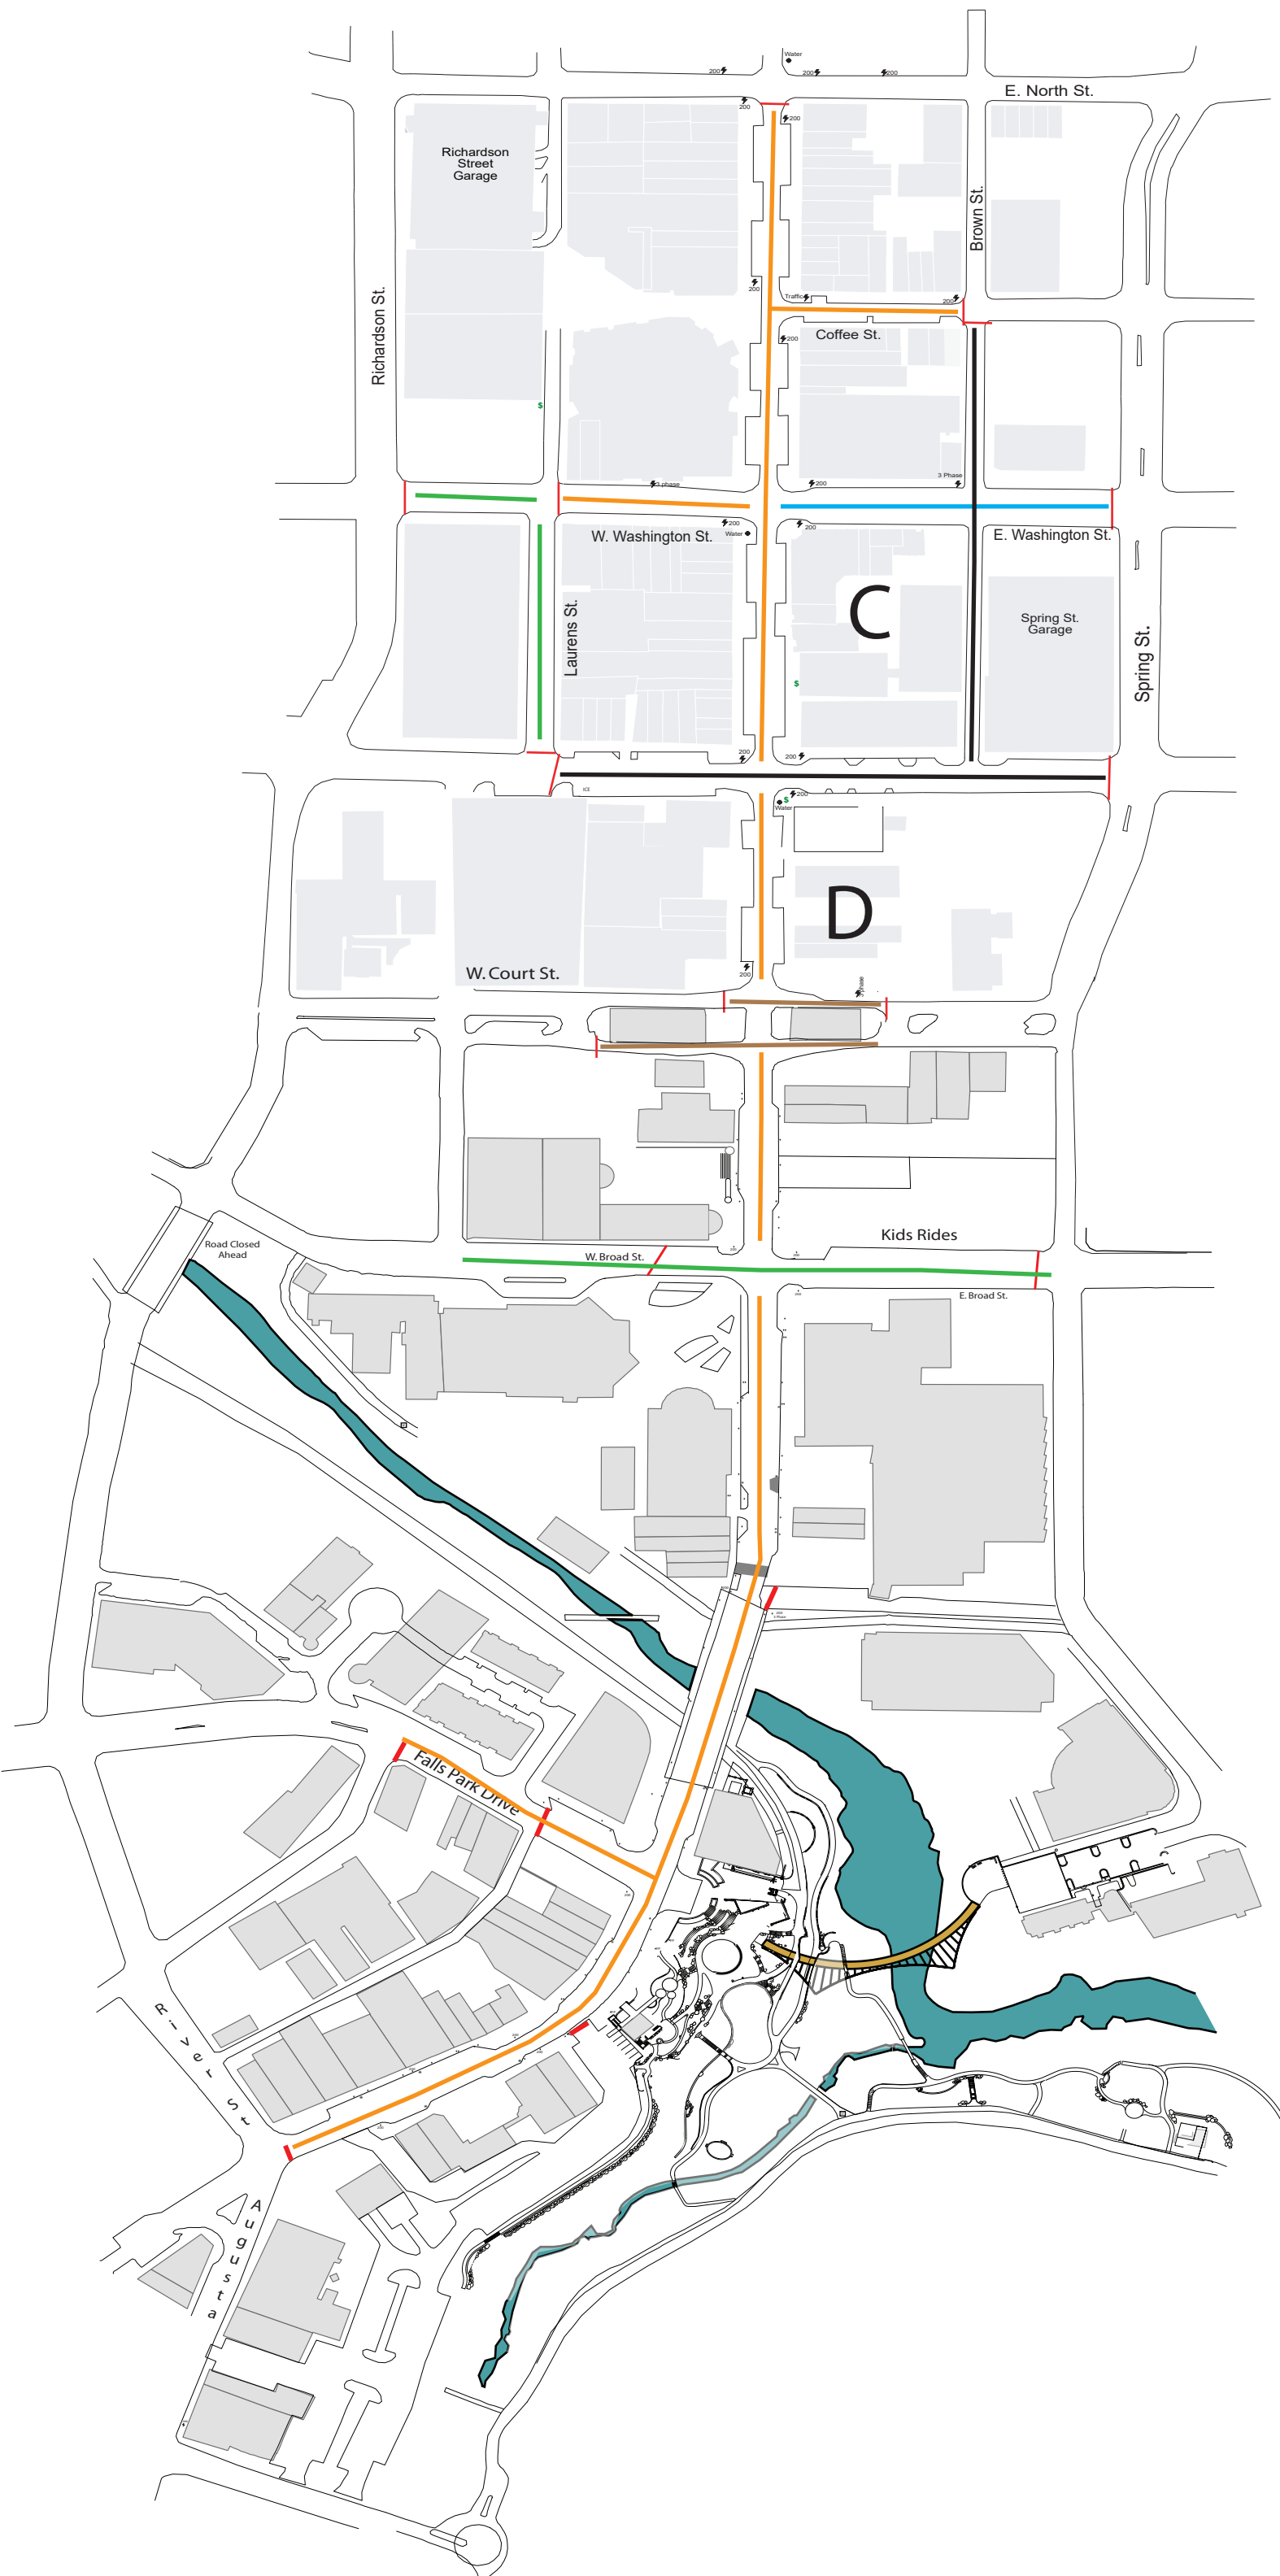

# 2016 Fall For Greenville Road Closure

Thursday, Oct. 13

3:30pm

7:00pm

Friday, Oct. 14

4:00am

10:00am

2:00pm